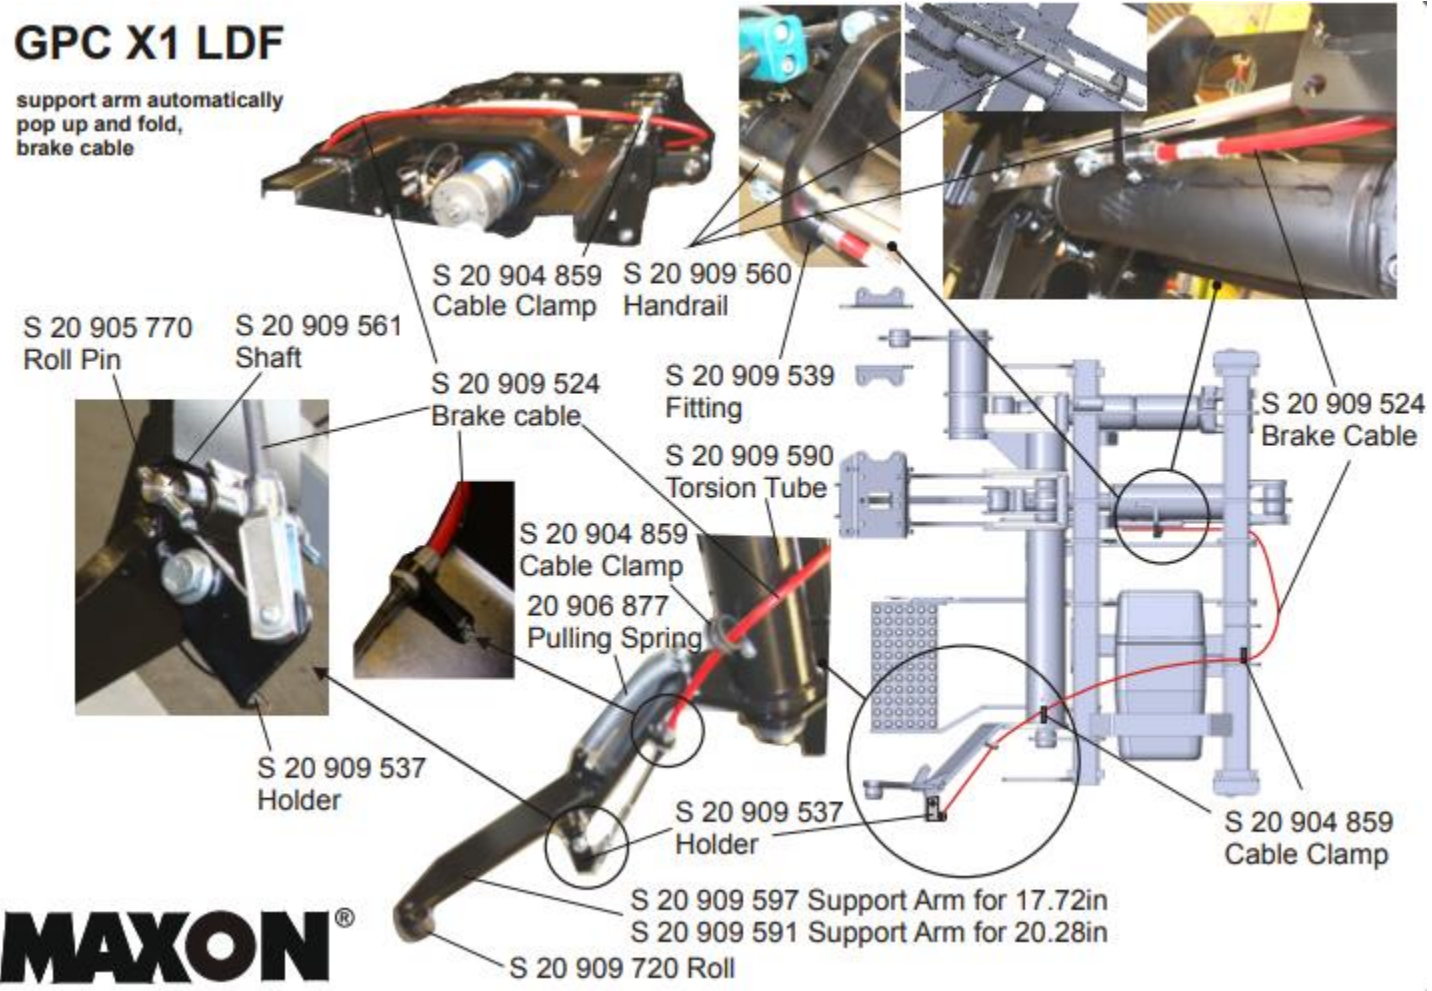

GPC X1 LDF

support arm automatically
pop up and fold,
brake cable

MAXON[®]