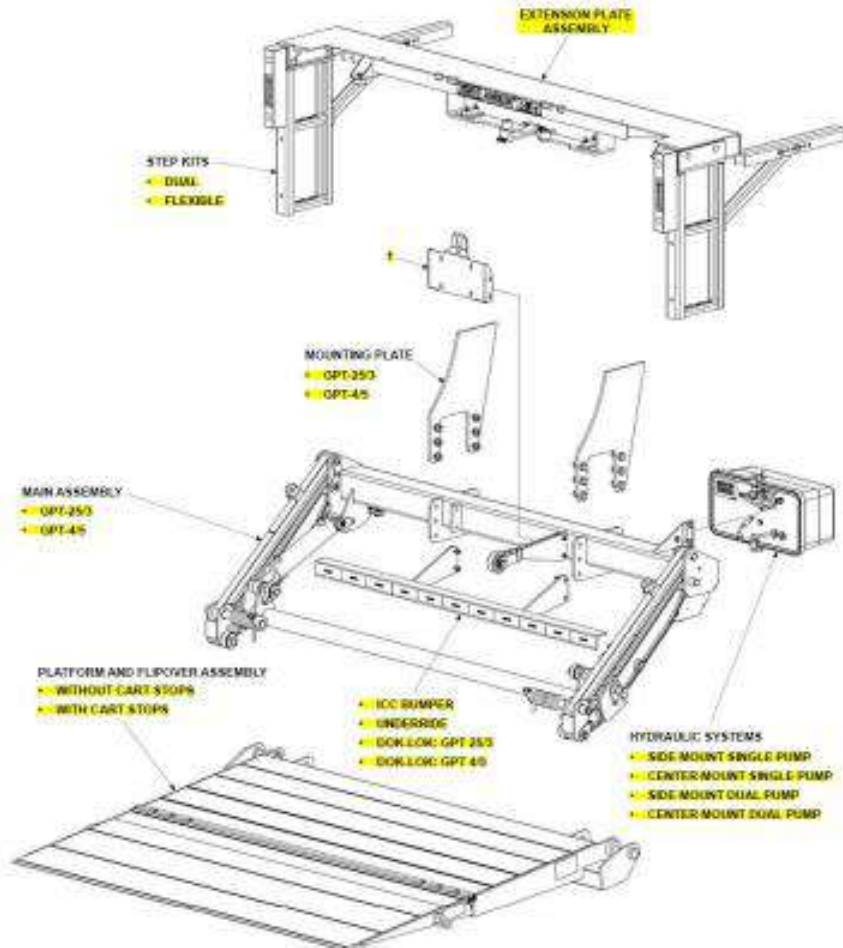

<b>MAXON</b>	28/04/2020
	Spare Parts
<b>SPARE PARTS LIST</b> GPTWR-25/3/4/5	

GPTWR FINAL ASSEMBLY

**AUG 25/10 TO DRAWING**

<b>MAXON</b>	28/04/2020
	Spare Parts
<b>SPARE PARTS LIST</b> GPTWR-25/3/4/5	

Pos	CPN	Qty	Description
1	287014-01	1	BRACKET, LIC PL & LIGHT MOUNT