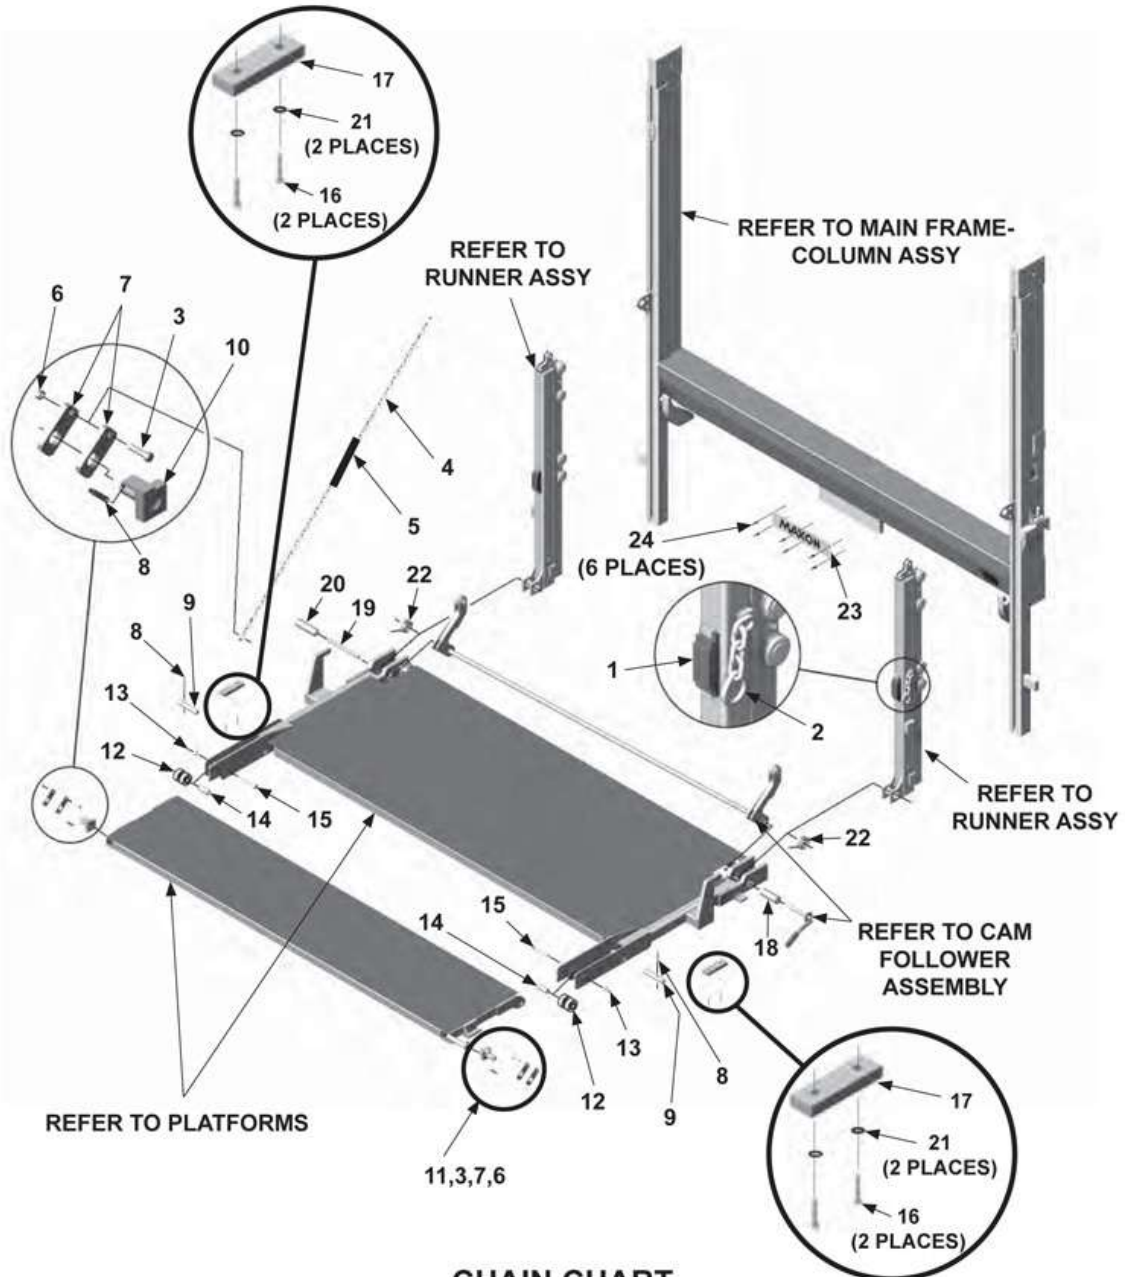

CHAIN CHART

	42" PLATFORM	48" PLATFORM	54" PLATFORM	60" PLATFORM	66" PLATFORM	72" PLATFORM	78" PLATFORM	84" PLATFORM	96" PLATFORM
RC-2B, 3B	202698-01 60" CHAIN	202698-02 64" CHAIN	202698-03 68" CHAIN	202698-04 72" CHAIN	202698-05 77" CHAIN	202698-06 82" CHAIN			
RC-4B	202698-07 65" CHAIN	202698-08 69" CHAIN	202698-09 73" CHAIN	202698-05 77" CHAIN	202698-06 82" CHAIN	202698-10 86" CHAIN			
RC-5B				202698-11 84" CHAIN	202698-12 88" CHAIN	202698-13 92" CHAIN	202698-14 97" CHAIN	202698-15 102" CHAIN	202698-16 112" CHAIN
RC-6B							202698-17 104" CHAIN	202698-18 108" CHAIN	202698-19 118" CHAIN

SPARE PARTS LIST

RC-2B, RC-3B, RC-4B, RC-5B, RC-6B, RC-6K MAINTENANCE MANUAL M-12-22
RC MAIN ASSEMBLY-1

Pos	CPN	Qty	Description
2	250784	1	CHAIN RETENTION 1PC P/F
2	252452	1	RET.CHAIN WLDT RC-2PC
3	030041	1	BOLT 3/8-24X1.75 GR8 ZC
5	202840	1	COVER, CHAIN 1X1.5X9 2HOLE RUB
6	203853	1	NUT, NYLON LOCK 3/8-24 ZC
7	202671	1	RUNNER LINK X 3-3/8"
8	904717-06	1	PIN ROLL .38 X 2 ZINC
9	251859	1	PIN FS X 4-7/8"
10	222210-01	1	CHAIN ANCHOR RC
11	222210-02	1	CHAIN ANCHOR RC
12	280594-01	1	ROLLER, NYLON
13	901016-1	1	NUT HEX THN HD LKG.500-20UNF
14	280596-01	1	BUSHING
15	202466	1	BOLT, 1/2-20X3-5/8 GR8 ZC
16	225279	1	SCREW 1/4-14X1-1/2 TEK ZC
17	225278-02	1	BUMPER, 3/4X1.5X5 2HOLE RUBBER
18	253343	1	PIN P/F HINGE RC'S
19	221905	1	CAM FOLLOWER PIN X 7-3/4"
20	221931	1	HINGE PIN 1-1/2 X 4-7/8
21	902013-09	1	WASHER 1/4"ZINC-SAME030564
22	202527	1	SPRING, TORSION .437X1-7/8 RC
23	050175	1	PLATE, MAXON HORZ 3.25X15X.032
24	207644	1	RIVET BLND.19 X.58 DOME
NA	202698-01	1	CHAIN X 60" (1/4)
NA	202698-02	1	CHAIN X 64"
NA		1	Please call customer service
NA	202698-04	1	CHAIN X 72" (1/4)
NA	202698-05	1	CHAIN X 77" (1/4)
NA	202698-06	1	CHAIN X 82" (1/4)
NA		1	Please call customer service