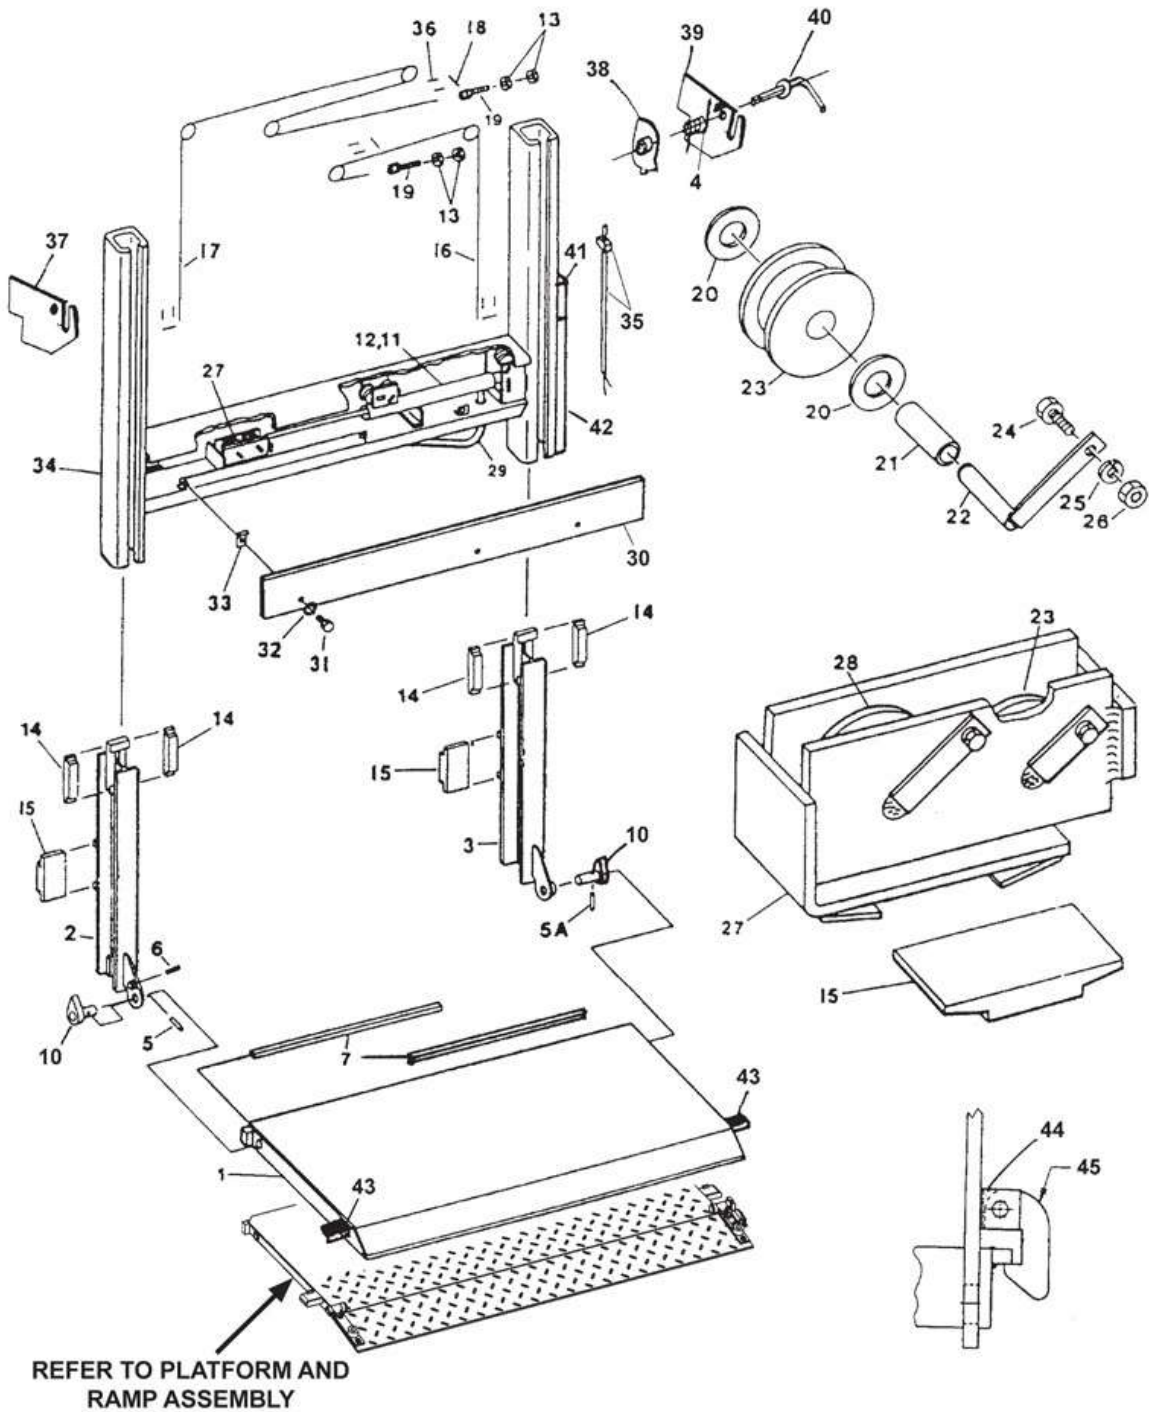

SPARE PARTS LIST
RCM MAINTENANCE MANUAL M-91-18 Rev E
 RCM PARTS BREAKDOWN RCM 1250C-1

PARTS BREAKDOWN
RCM-1250C

August 2012 to present

MAXON
 11921 Slauson Ave. Santa Fe Springs, CA. 90670 (800) 227-4116 FAX (888) 771-7713

SPARE PARTS LIST
RCM MAINTENANCE MANUAL M-91-18 Rev E
RCM PARTS BREAKDOWN RCM 1250C-1

Pos	CPN	Qty	Description
2		1	Please call customer service
3	226852-04	1	RUNNER ASSEMBLY, R.H
4	252460	1	SPRING
5	221497	1	ROLL PIN, 3/8" X 1-1/2" LG.
5A	221416	1	ROLL PIN, 3/8" X 2" LG.
6	224576	1	HEX SOCKET SET SCREW
7	252999	1	TORSION BAR
10	224470	1	HINGE PIN REPLACEMENT
12	225823	1	SEAL KIT, HYDRAULIC CYLINDER
13	030327	1	JAM NUT, 1/2-20
14	226772	1	PAD SLIDER
15	227350	1	PAD SLIDER
16	226917-01	1	LEAF CHAIN, R.H
17	226917-02	1	LEAF CHAIN, L.H. 96" W BODY
17		1	Please call customer service
18	226917-03	1	LEAF CHAIN, L.H. 90" W BODY
18	226854-03	1	PIN, LEAF CHAIN
19	226931-01	1	ADJUSTING SCREW
20	224337	1	BEARING, THRUST TYPE
21	224338	1	BEARING, PLAIN CYLINDRICAL TYPE
22	223670	1	SHAFT WELDMENT
23	223672-02	1	SHEAVE ASSEMBLY, 2" DIA
24	030707	1	HEX BOLT, 1/4"-20 X 3/4" LG.
25	030351	1	LOCKWASHER, 1/4" I.D.
11		1	Please call customer service
1	252983-02	1	PLATFORM WELD'T (30"+6") 96" W BODY
1	252983-01	1	PLATFORM WELD'T (30"+6") 90" W BODY
1	252983-03	1	PLATFORM WELD'T (30"+6") 84" W BODY