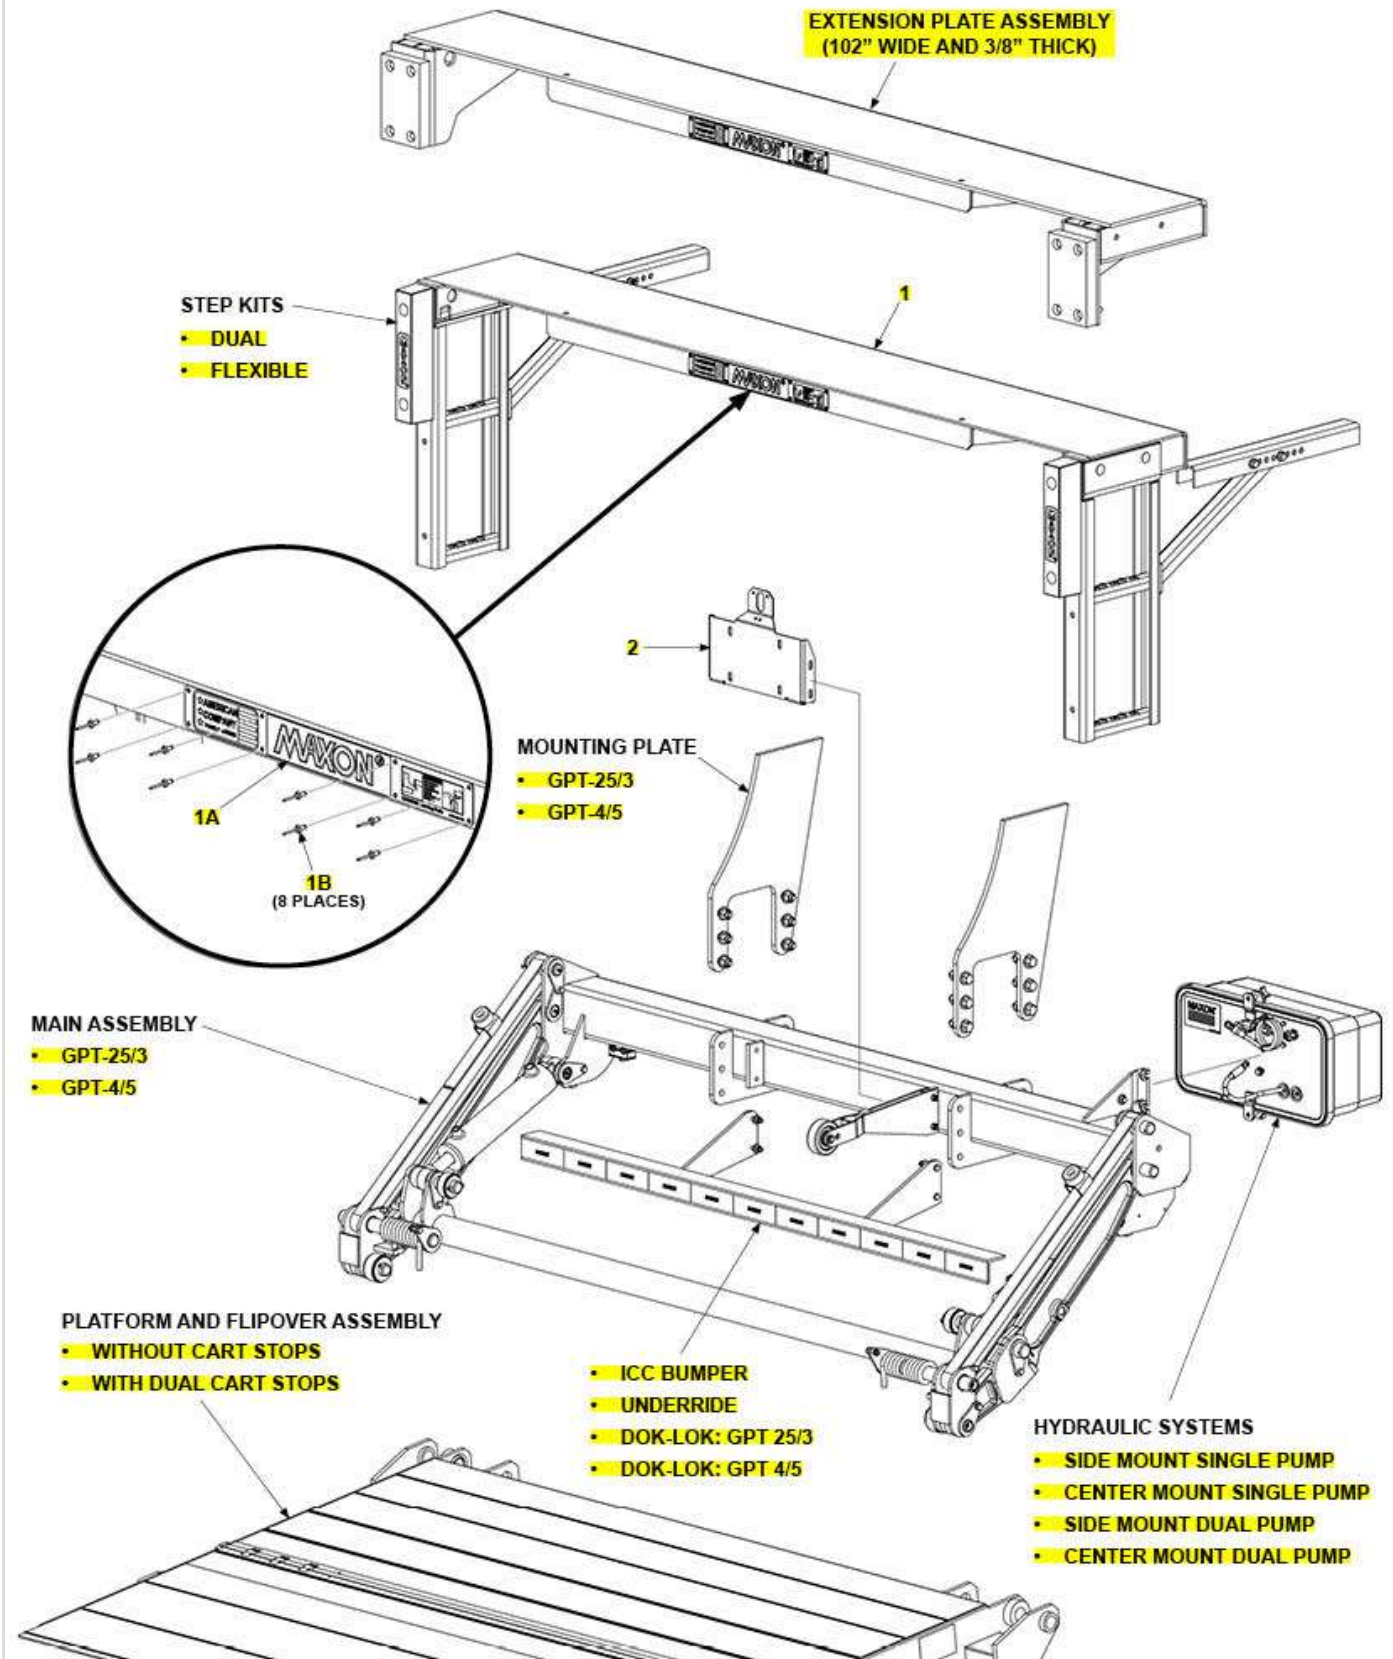

SPARE PARTS LIST

GPT-25/3/4/5

GPT FINAL ASSEMBLY

AUG 2019 to present

SPARE PARTS LIST**GPT-25/3/4/5**

Pos	CPN	Qty	Description
	288700-01G	1	EXT PLATE ASSY, .25THK, GPT, 96", GALV
	288700-02G	1	EXT PLATE ASSY, .25THK, GPT, 102", GALV
	288700-03G	1	EXT PLATE ASSY, .38THK, GPT, 96", GALV
1A	280004-01	1	PLATE, MAXON NAME & DECALS
1B	904005-2	8	RIVET,BLIND SSTL DOME.187X.565
2	287014-01	1	BRACKET, LIC PL & LIGHT MOUNT